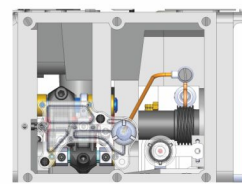

新品上市

有型更有速

全新外观
7000RPM极速缝速
全新通轴设计，力矩更轻
语音播报功能

more perfect appearance, speed faster
new appearance,
7000RPM: 7000rpm, high speed of sewing
new general axis, torque lighter
voice broadcast

B9500-13-02

一体式超高速直驱四线包缝机
ALL-IN-ONE SUPER HIGH SPEED DIRECT DRIVE FOUR-THREAD OVERLOCK SEWING MACHINE

语音向导功能，支持双语切换
Voice wizard function, support switch

全新供油系统，送油更加精确
New oil supply system, more accurate oil delivery

机头仅11cm宽，高4.5cm，超大操作空间
The head is only 11cm wide and 4.5cm high, with large operation space